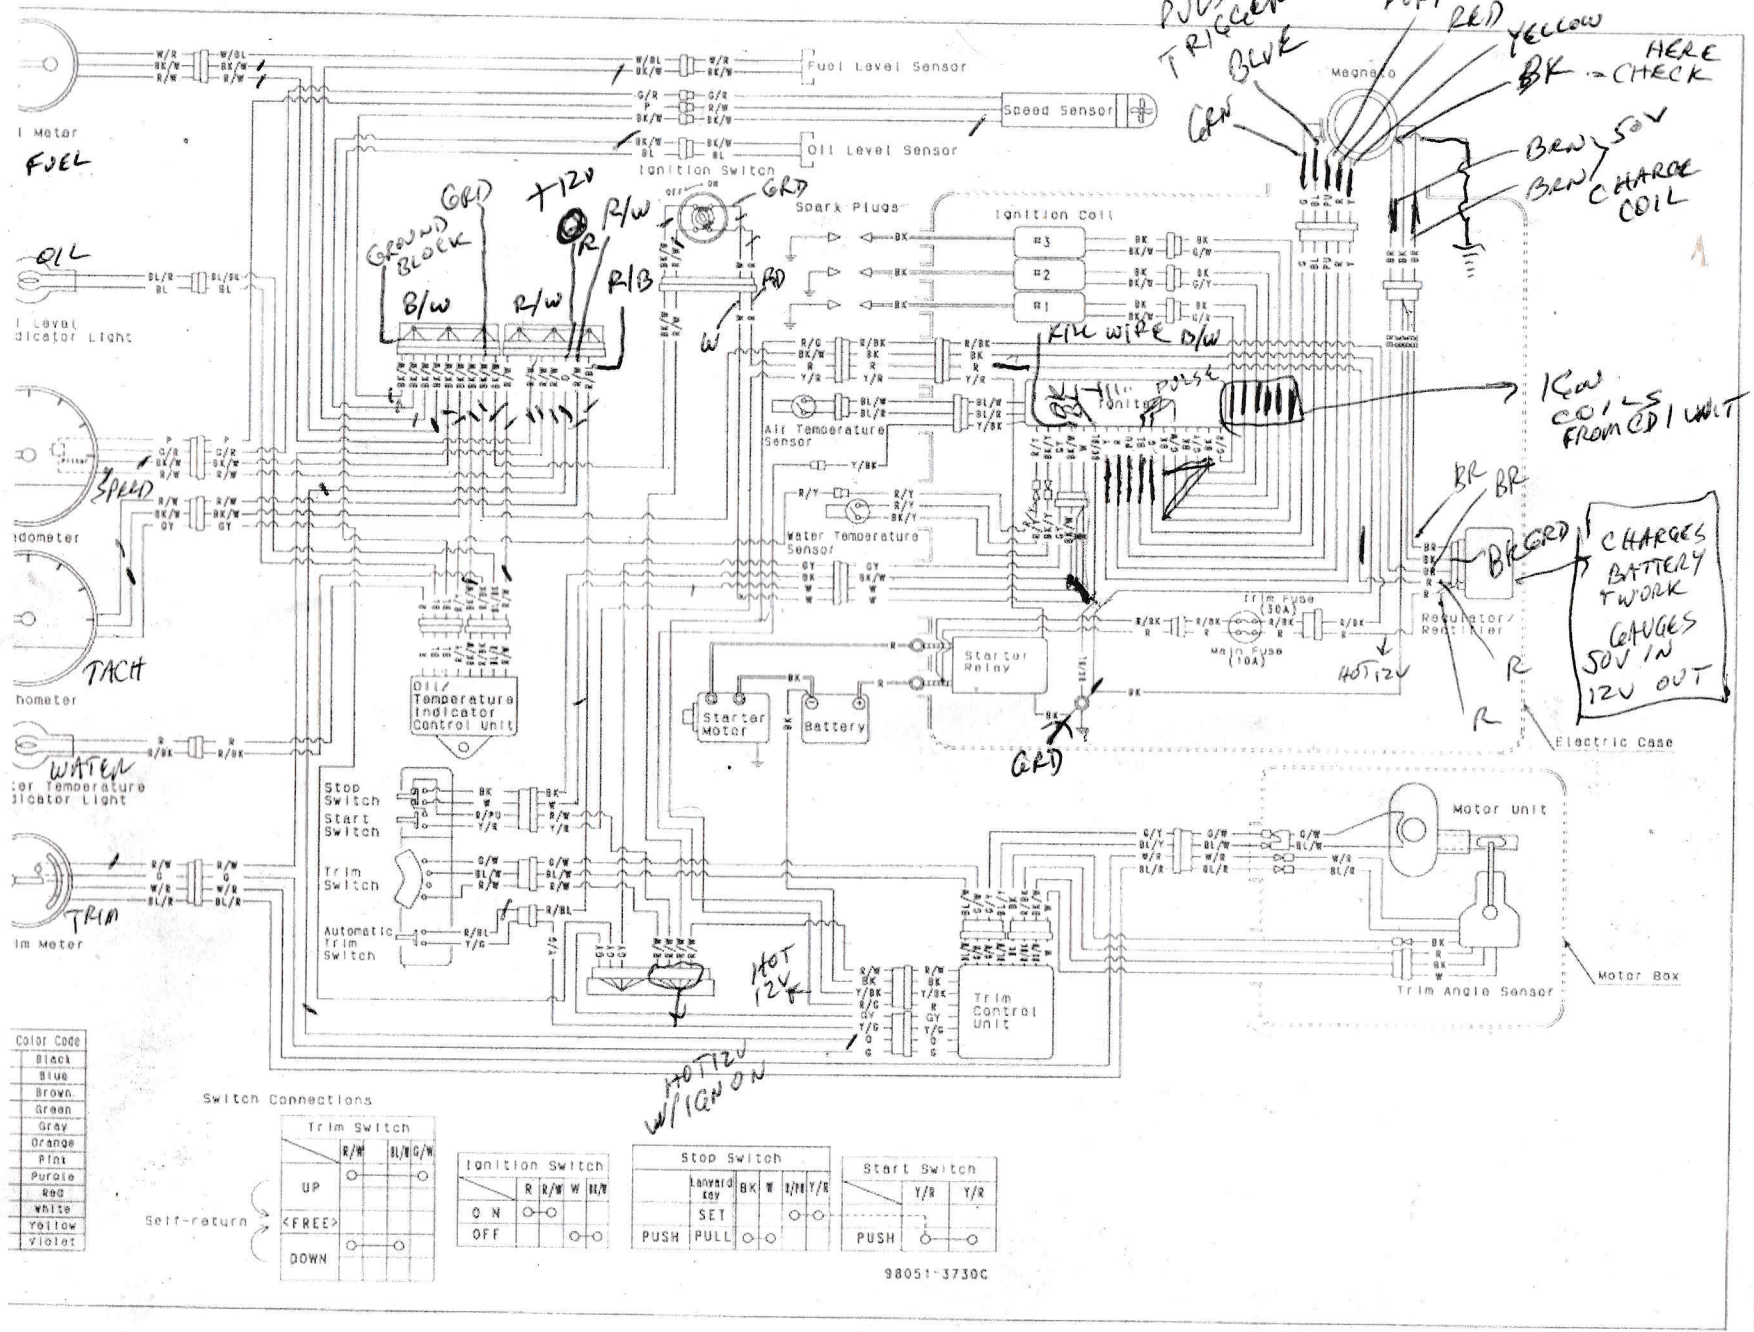

13-2 ELECTRICAL SYSTEM

Wiring Diagram

Color Code

Black
Blue
Brown
Green
Gray
Orange
Pink
Purple
Red
White
Yellow
Violet

Switch Connections

Self-return	Trim Switch		Ignition Switch		Stop Switch		Start Switch	
	R/W	BL/W	R	R/W	W	W	Y/R	Y/R
	UP		ON		SET			
			OFF		PUSH	PULL		PUSH

98051-3730C