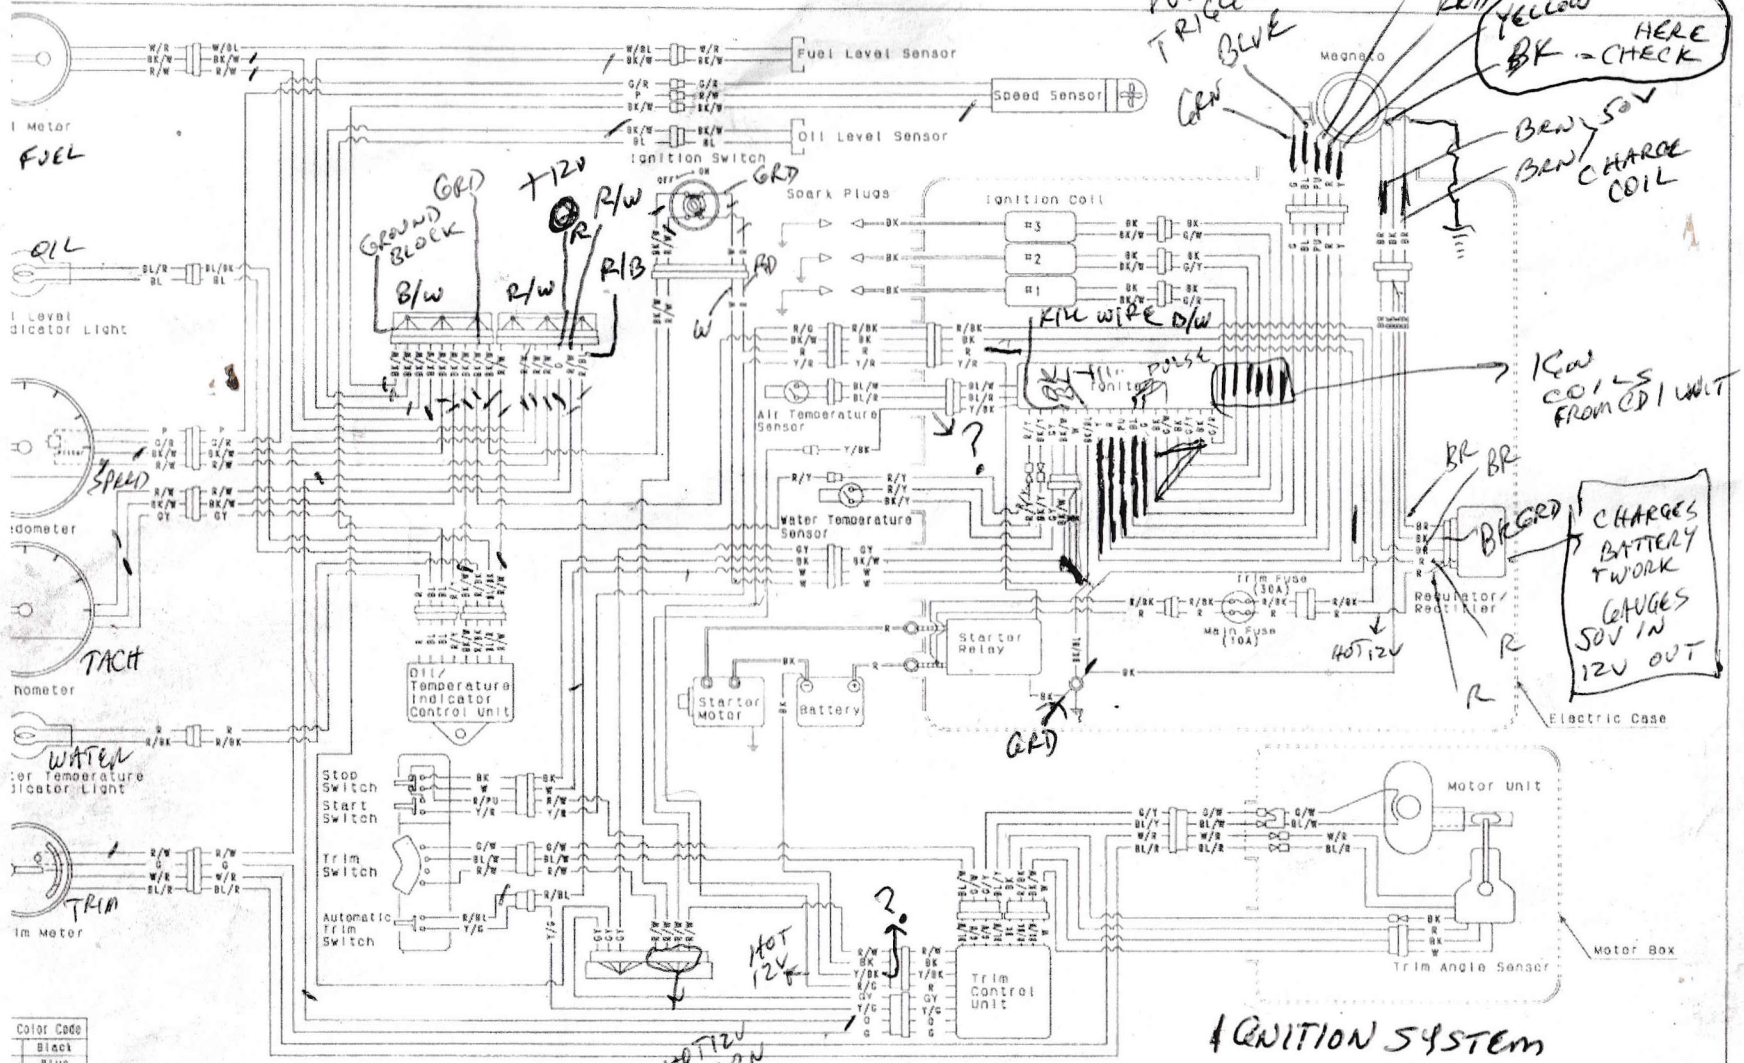

13-2 ELECTRICAL SYSTEM

Wiring Diagram

Color Code

Black
Blue
Brown
Green
Gray
Orange
Pink
Purple
Red
White
Yellow
Violet

Switch Connections

98051-3730C

EXCITER COIL #3 QUESTION

YELLOW BK - CHECK

BRN 50V BRN CHARGE COIL

PULSE TRIGGER BLUE GRN

16V COILS FROM CDI UNIT

CHARGES BATTERY TWORK GAUGES 50V IN 12V OUT

IGNITION SYSTEM

EXCITER COIL
 PURPLE-RED - 348.8 - 523.2 Ω
 YELLOW-BLK - 21.6 - 32.4 Ω

ACTUAL
 423.2
 25.9

ACTUAL
 PURPLE-RED - VOLTS - 40V AC
 YELLOW - BLACK - VOLTS - 2.9 AC
 GRN - BLUE - VOLTS - 1.123V AC

CHARGE COIL OUTPUT - 50V
 " " Ω - 7-1.1 Ω